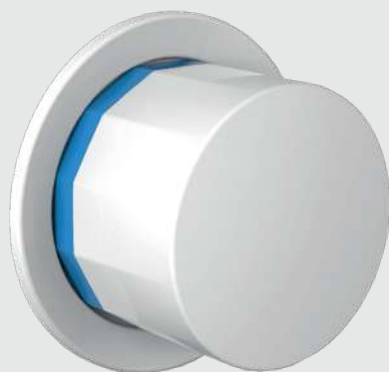

IT.

CONTROLLO ACCESSI

DiLo tiene traccia di qualsiasi evento o interazione con il pomolo

CONNETTIVITÀ

Disponibile in due versioni: solo Bluetooth LE oppure a doppia tecnologia, Bluetooth e RFID.

BASSO CONSUMO

Un rapido input elettronico rilascia il pomolo

ESTETICA

La prima serratura elettronica di design per mobili

INNOVAZIONE

Il sistema all'avanguardia per il controllo accessi di mobili e armadietti

SICUREZZA

Da chiuso, il pomolo è sicuro e anti-vandalo

ROBUSTEZZA

Per aprire l'anta basta ruotare manualmente il pomolo, garanzia di affidabilità in ogni condizione

VERSATILITÀ

DiLo aziona anche le aste rotanti e i sistemi di chiusura multipla dei cassetti

EN.

ACCESS CONTROL

DiLo tracks every event or interaction with the knob

CONNECTIVITY

Available in two versions: Bluetooth LE only or dual technology, Bluetooth and RFID.

LOW CONSUMPTION

A quick electronic input releases the knob

AESTHETICS

The first designer electronic furniture lock

INNOVATION

Cutting-edge access control for furniture and lockers

SECURITY

When closed, the knob is secure and vandal-proof

STRENGTH

Manually turn the knob to open the door, a guarantee of reliability in any condition

VERSATILITY

DiLo also actuates rotating bars and multi-drawers locking systems

TECNOLOGIA E SICUREZZA

TECHNOLOGY AND SECURITY

IT.

SENZA CABLAGGIO E SENZA INTERNET

DiLo è intelligente, sicuro e facile da installare: avvita, attiva e configura rapidamente. Nessun cablaggio, nessuna configurazione IT, nessuna connessione Wi-Fi!