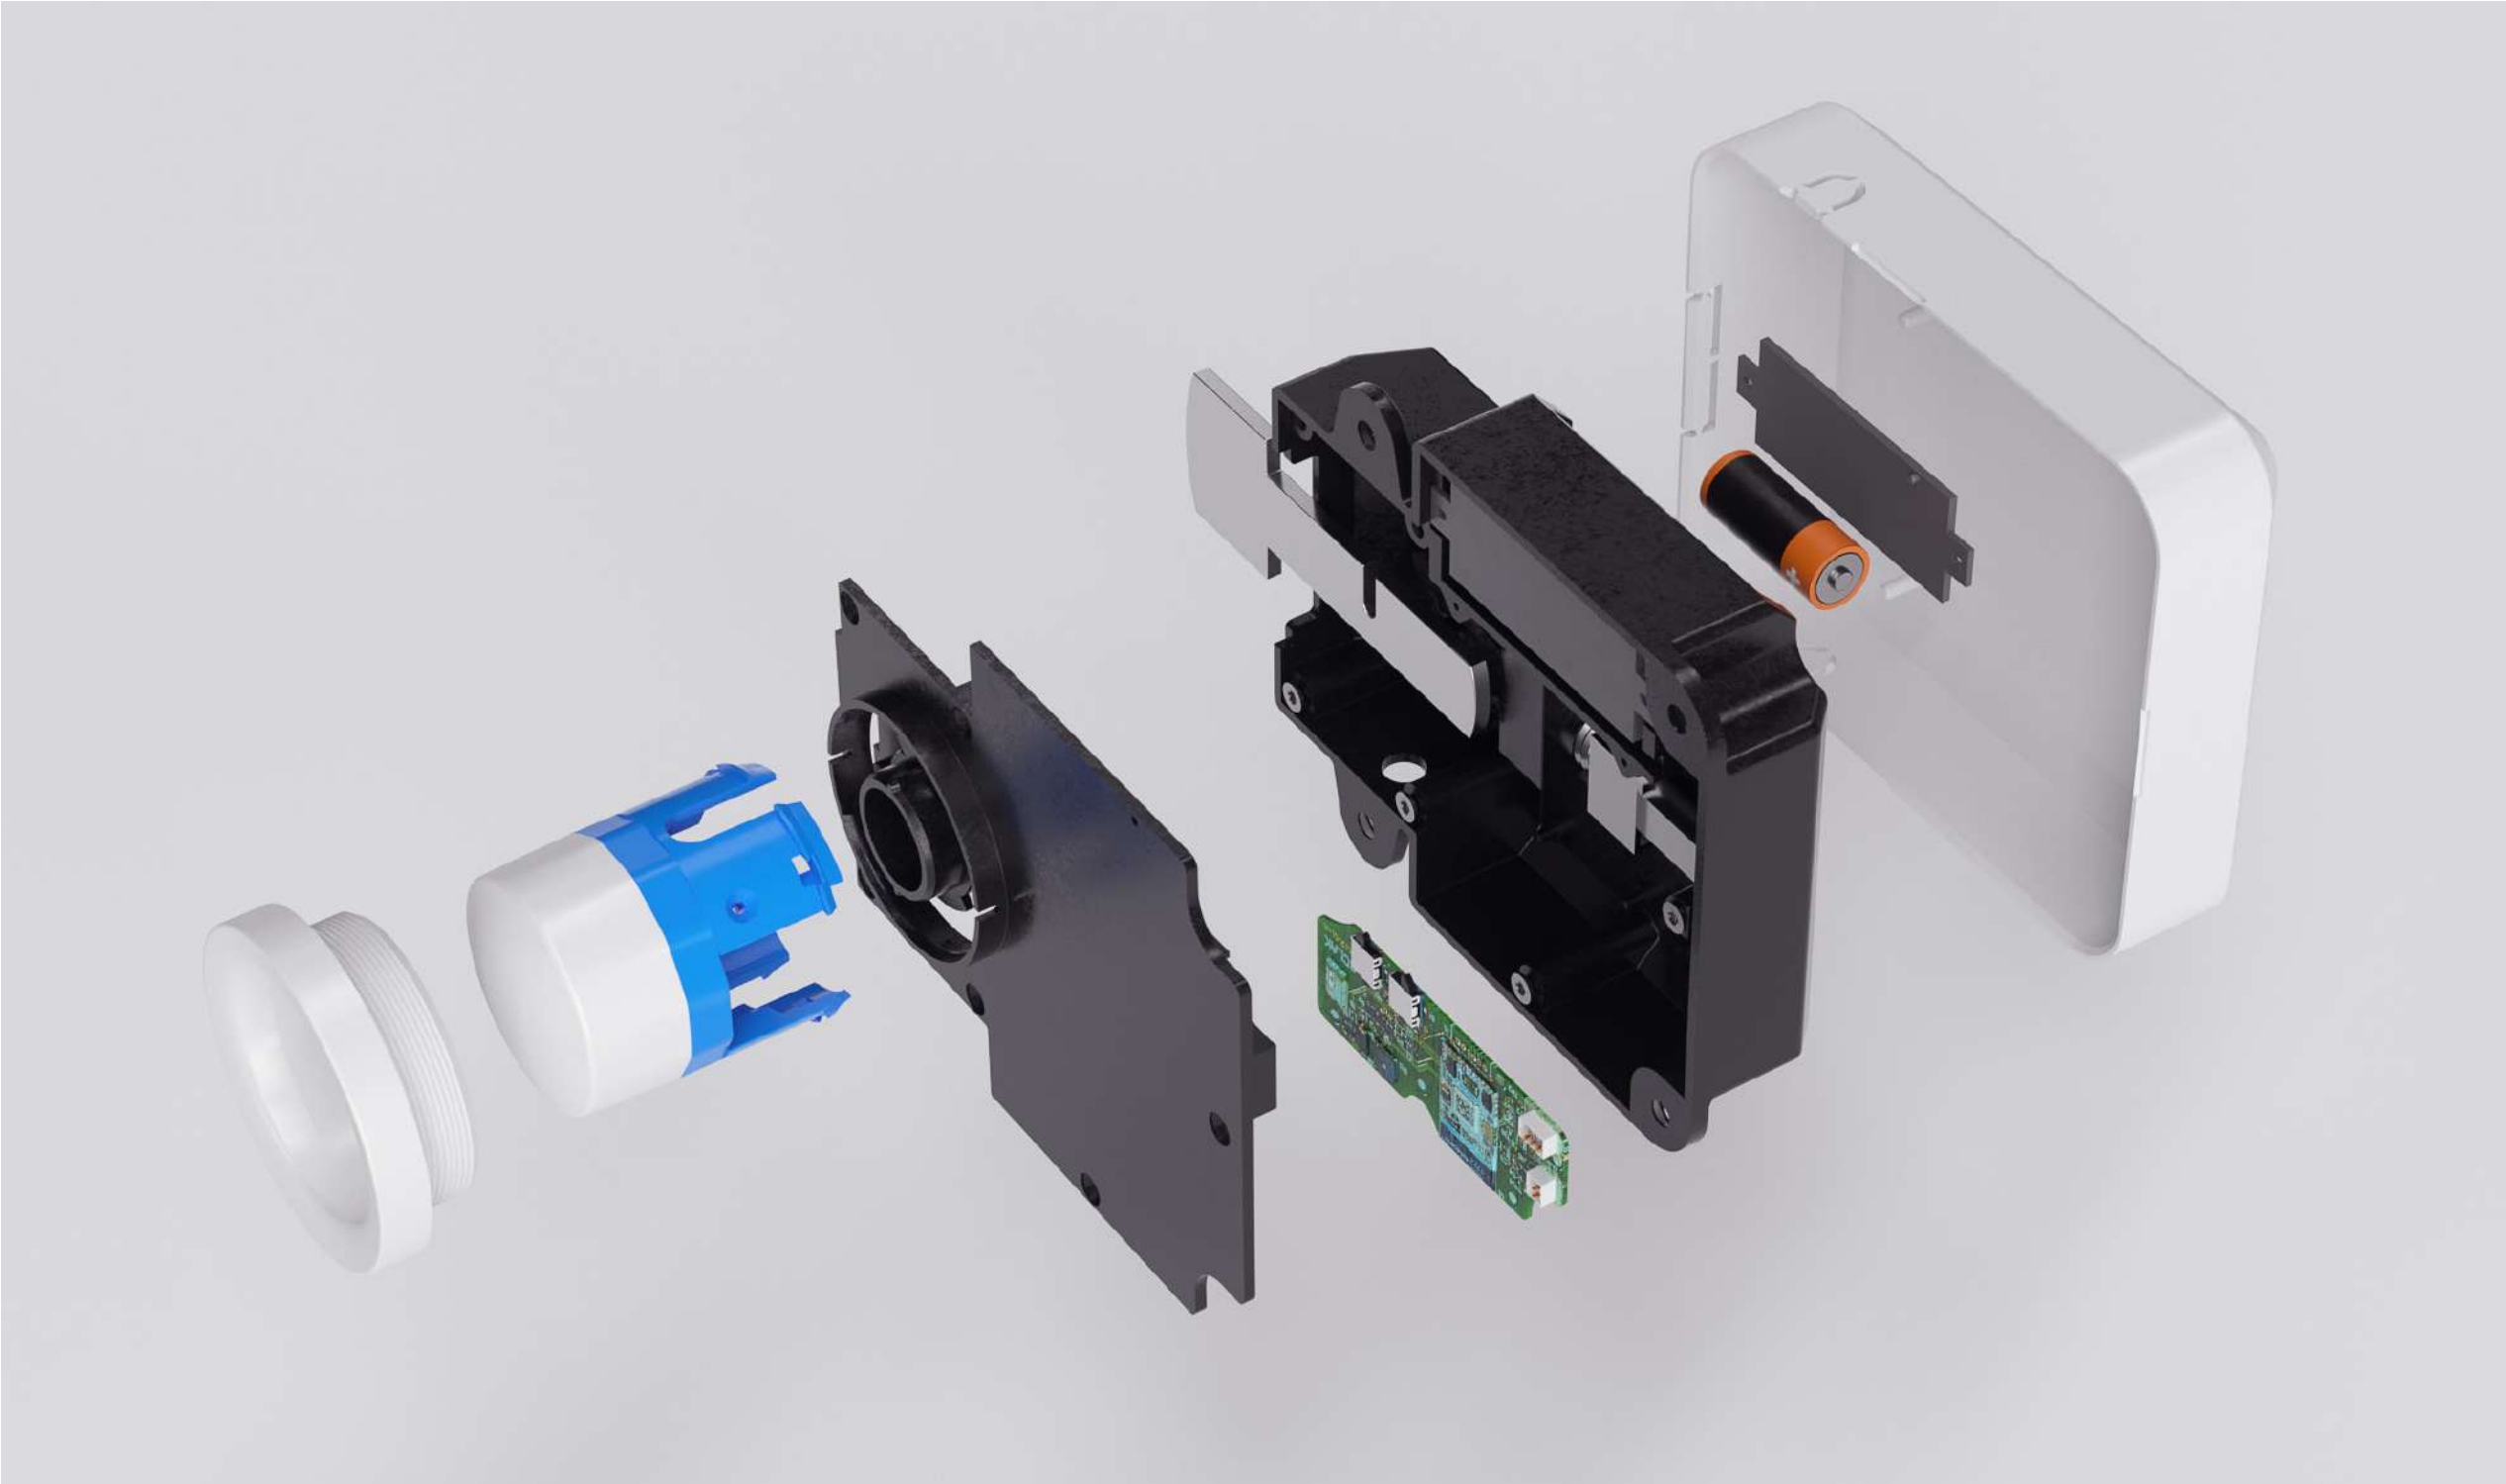

DESIGN E TECNOLOGIA ITALIANA

"MADE IN ITALY" DESIGN AND TECHNOLOGY